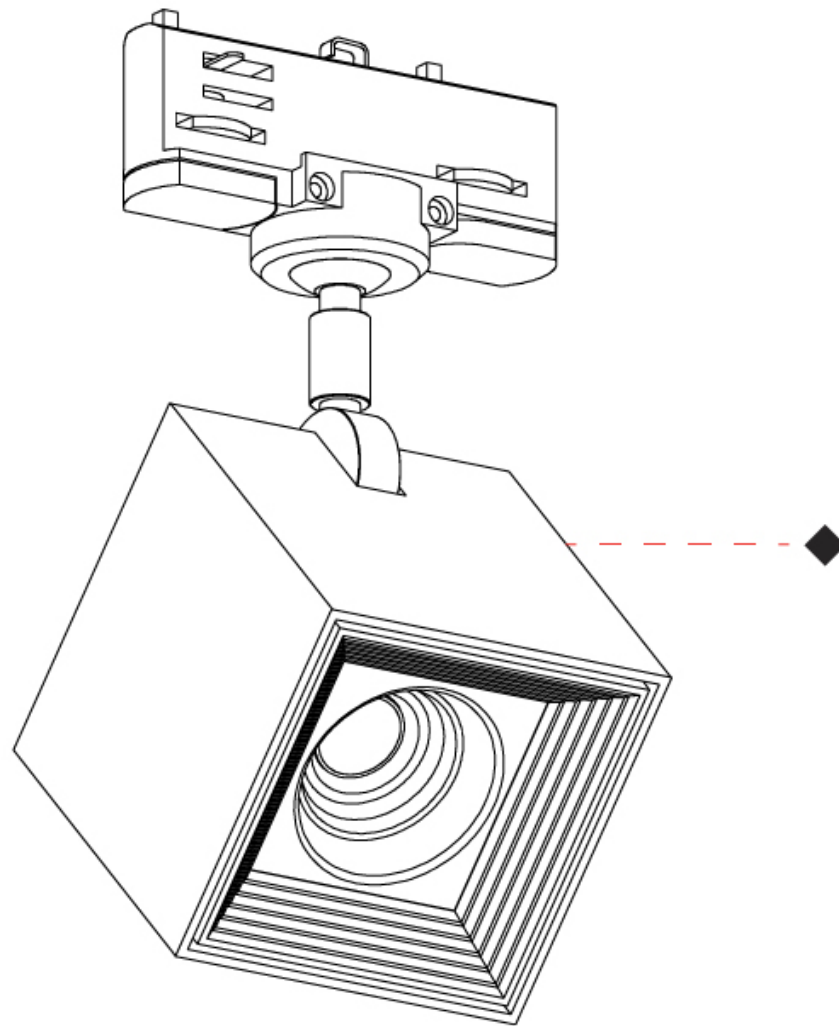

DAU SINGLE TRACK

D96048R9-

PROJECT	_____
TYPE	_____
SPECIFIER	_____
QUANTITY	_____
DATE	_____

D